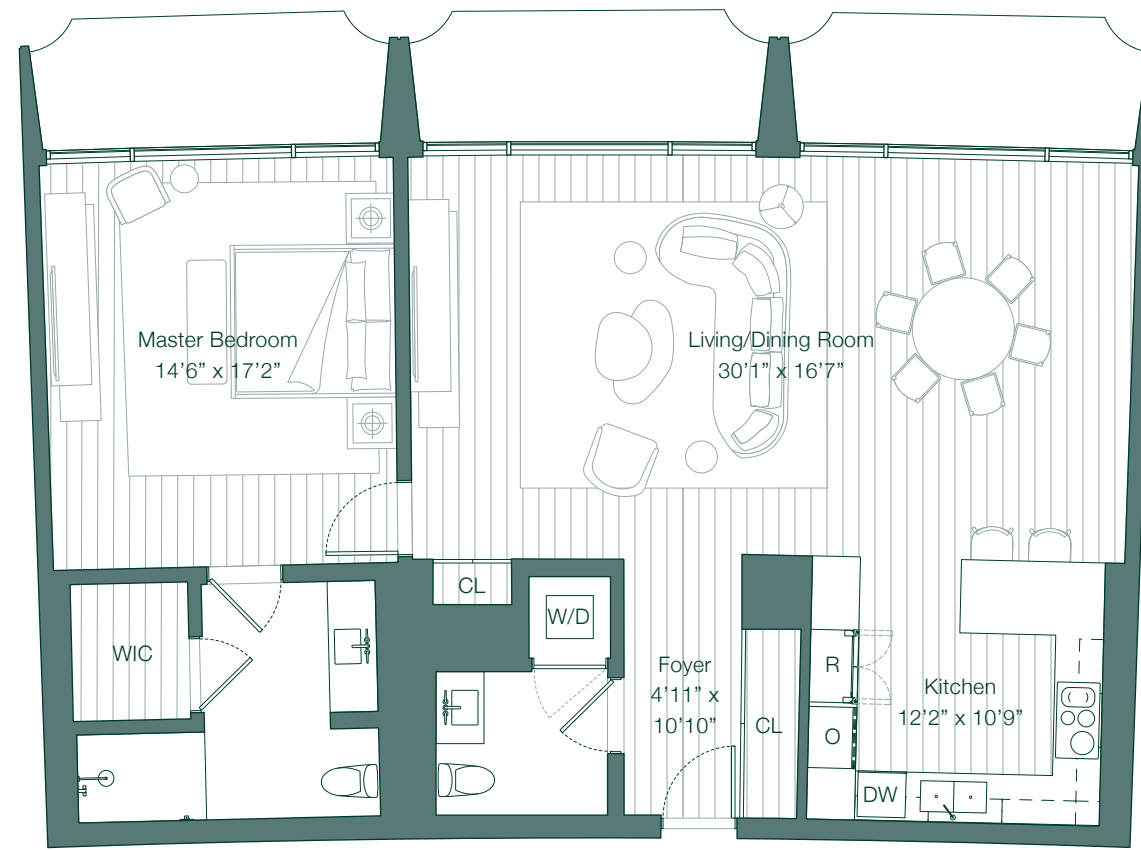

1 Bedroom
1 En Suite Bath and Powder Room

Interiors
1,329 Sq. Ft. / 123 Sq. M.

CONSTELLATION BLVD.

AVENUE OF THE STARS