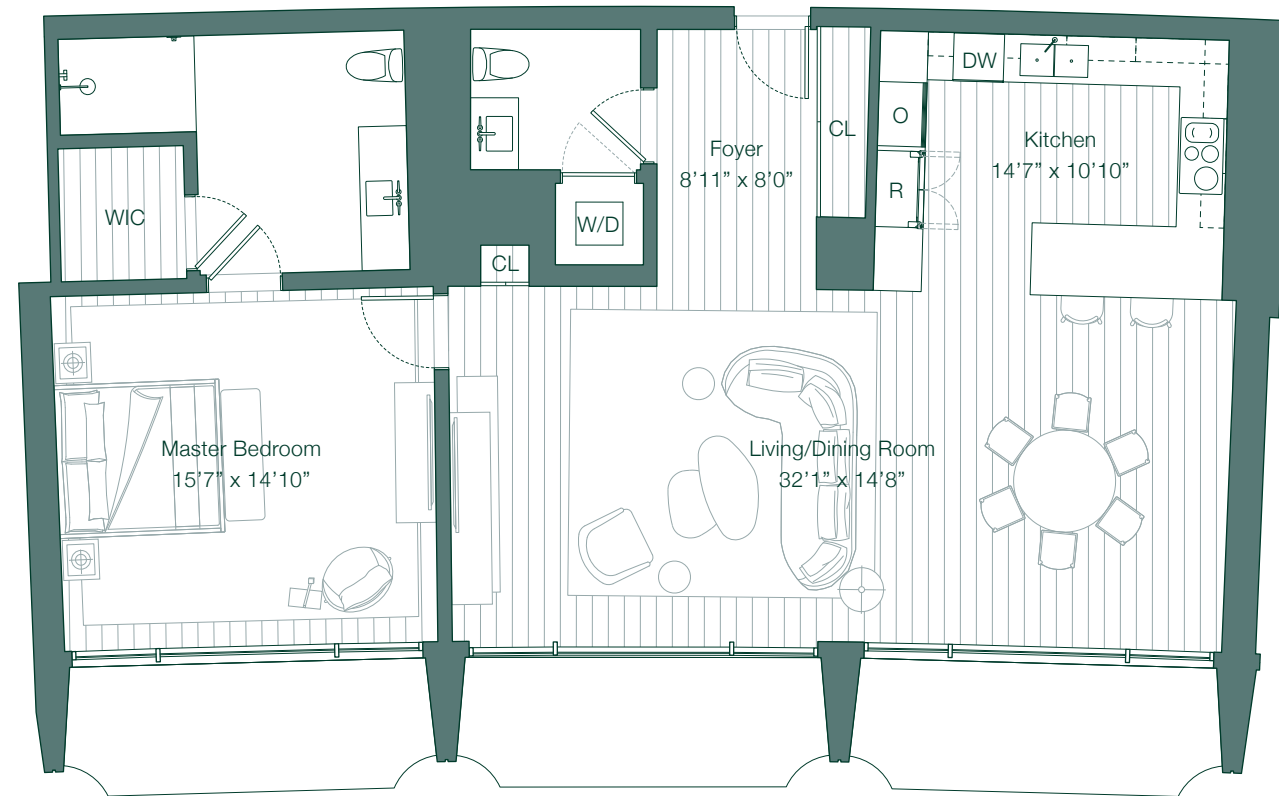

1 Bedroom
1 En Suite Bath and Powder Room

Interiors
1,355 Sq. Ft. / 126 Sq. M.

W

CONSTELLATION BLVD.

AVENUE OF THE STARS

Scale: 1/8" = 1'