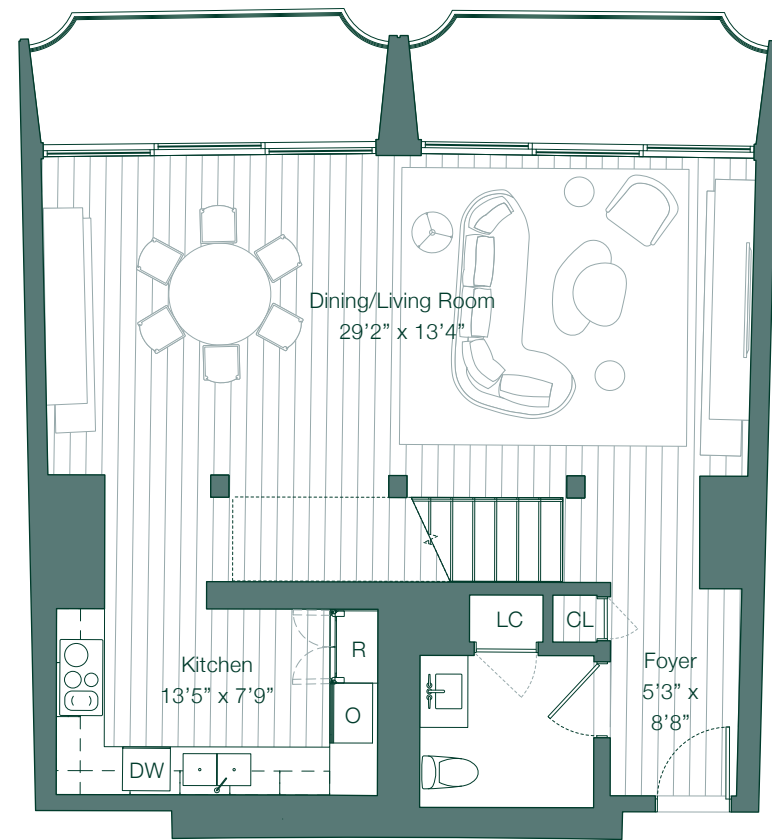

1 Bedroom
1 En Suite Bath and Powder Room

Interiors
1,542 Sq. Ft. / 143 Sq. M.

CONSTELLATION BLVD.

AVENUE OF THE STARS