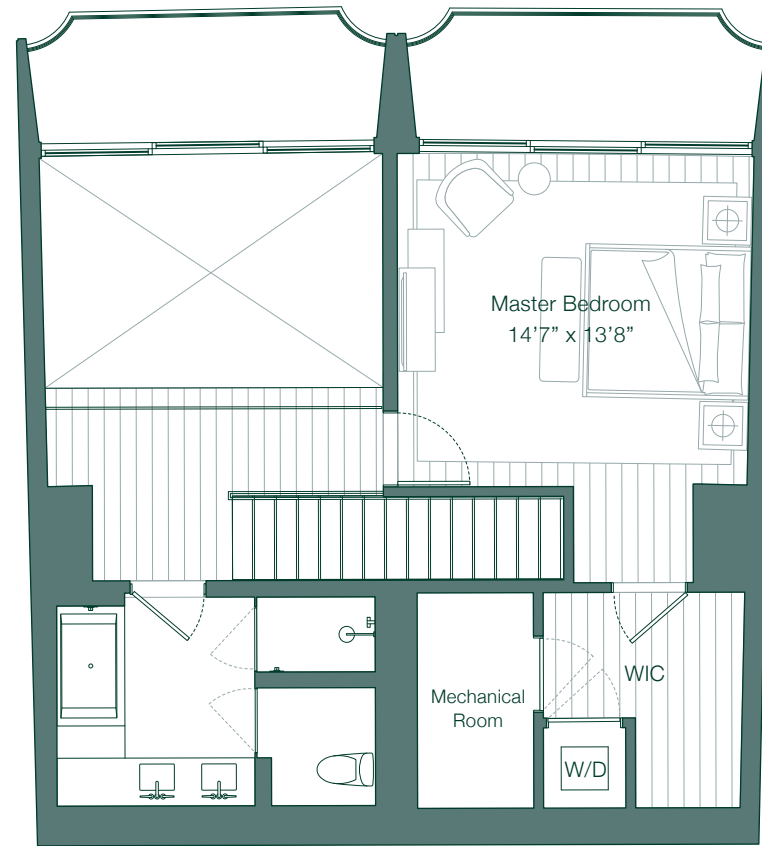

1 Bedroom
1 En Suite Bath and Powder Room

Interiors
1,542 Sq. Ft. / 143 Sq. M.

CONSTELLATION BLVD.

AVENUE OF THE STARS