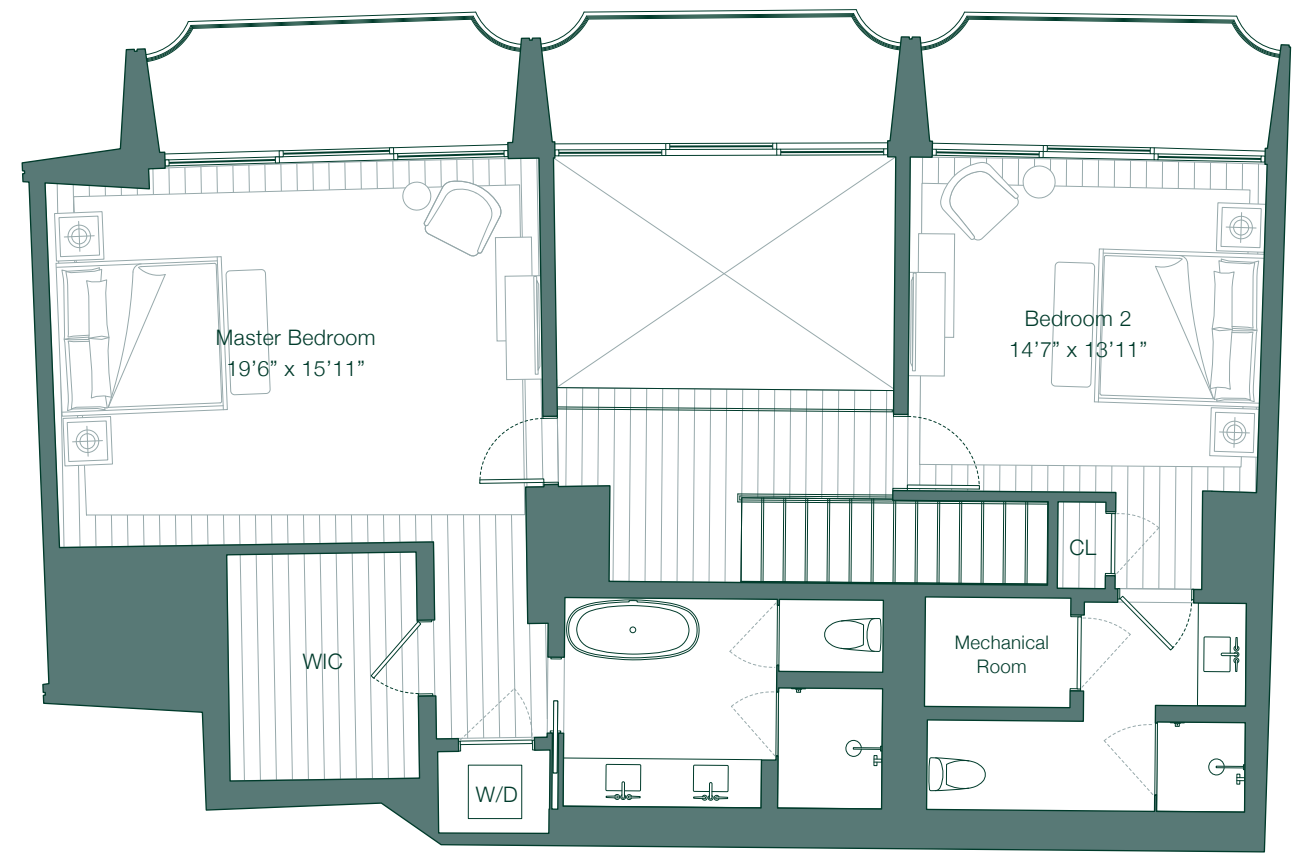

3 Bedrooms
3 En Suite Baths and Powder Room

Interiors
2,560 Sq. Ft. / 238 Sq. M.

W

CONSTELLATION BLVD.

AVENUE OF THE STARS

0' 5' 10'
Scale: 1/8" = 1'