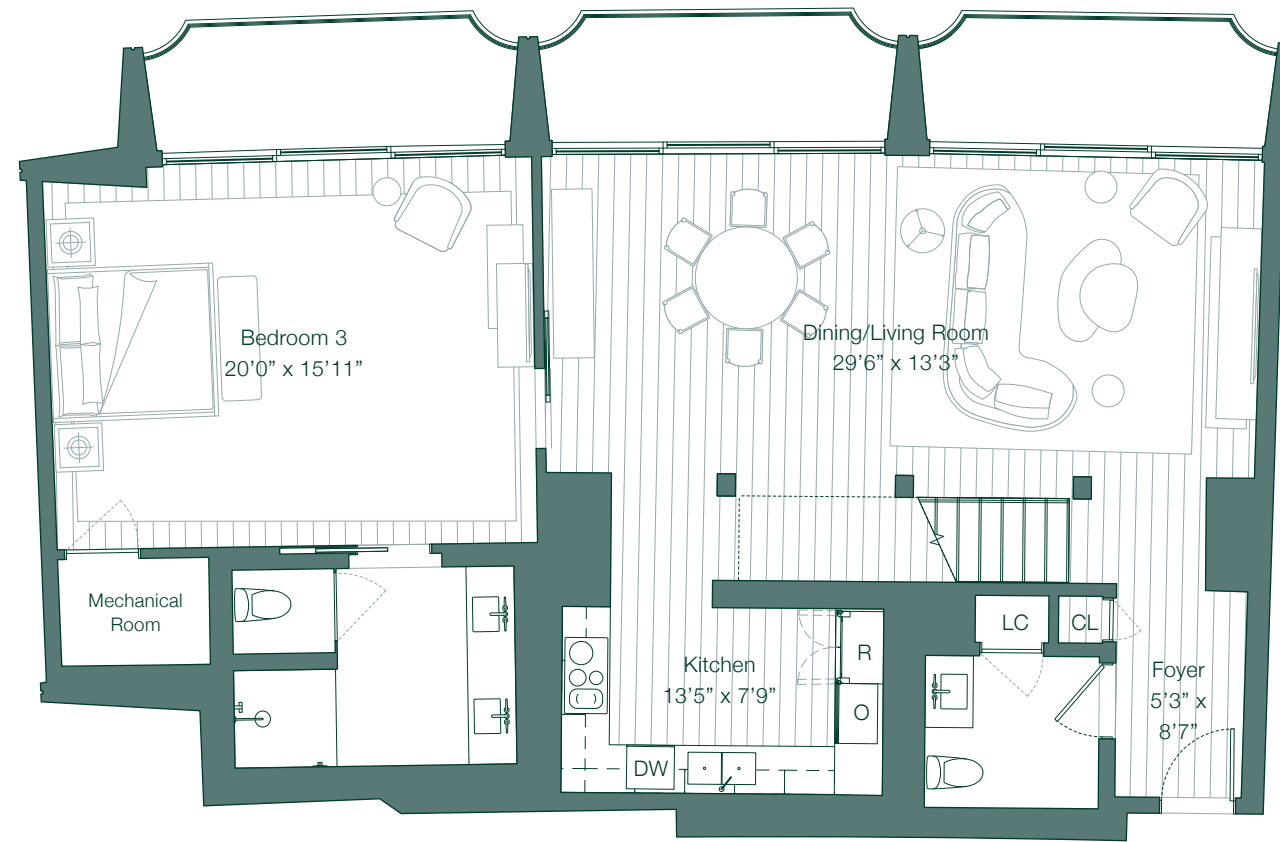

3 Bedrooms
3 En Suite Baths and Powder Room

Interiors
2,560 Sq. Ft. / 238 Sq. M.

W

CONSTELLATION BLVD.

AVENUE OF THE STARS

0' 5' 10'
Scale: 1/8" = 1'