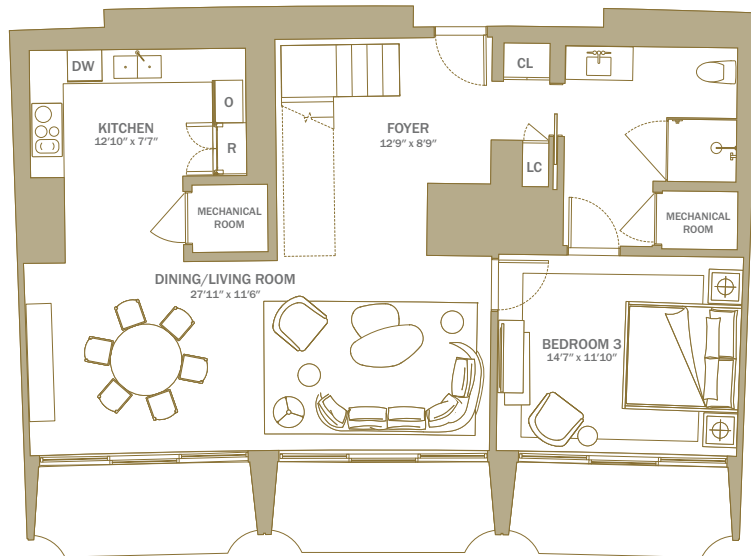

Residence 1420

3 BEDROOMS

3 EN SUITE BATHS

INTERIOR

2,452 SQ. FT. / 228 SQ. M.

FAIRMONTRESIDENCESLA.COM | 2025 AVENUE OF THE STARS | LOS ANGELES, CA 90067

Fairmont
RESIDENCES
CENTURY PLAZA