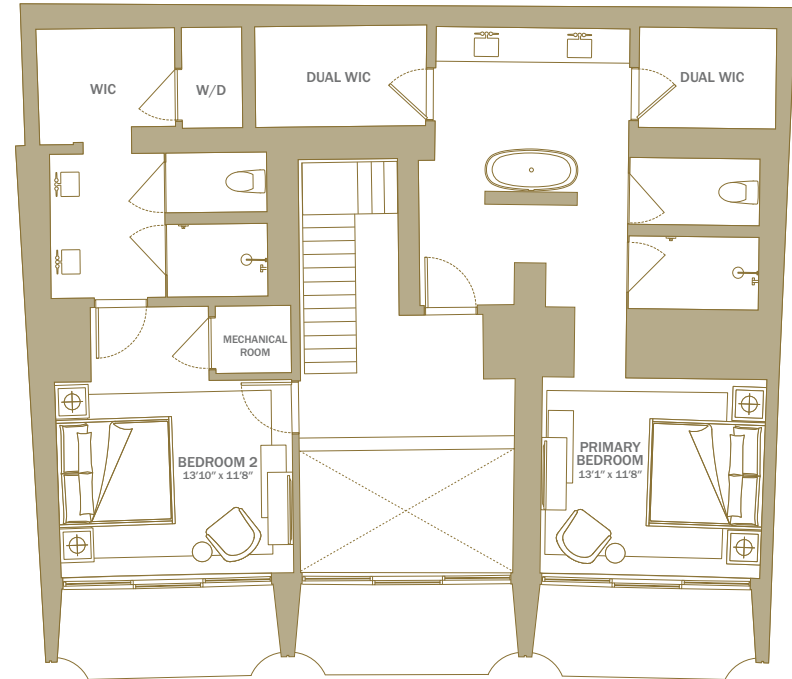

Residence 1420

3 BEDROOMS

3 EN SUITE BATHS

INTERIOR

2,452 SQ. FT. / 228 SQ. M.

FAIRMONTRESIDENCESLA.COM | 2025 AVENUE OF THE STARS | LOS ANGELES, CA 90067

Fairmont
RESIDENCES
CENTURY PLAZA