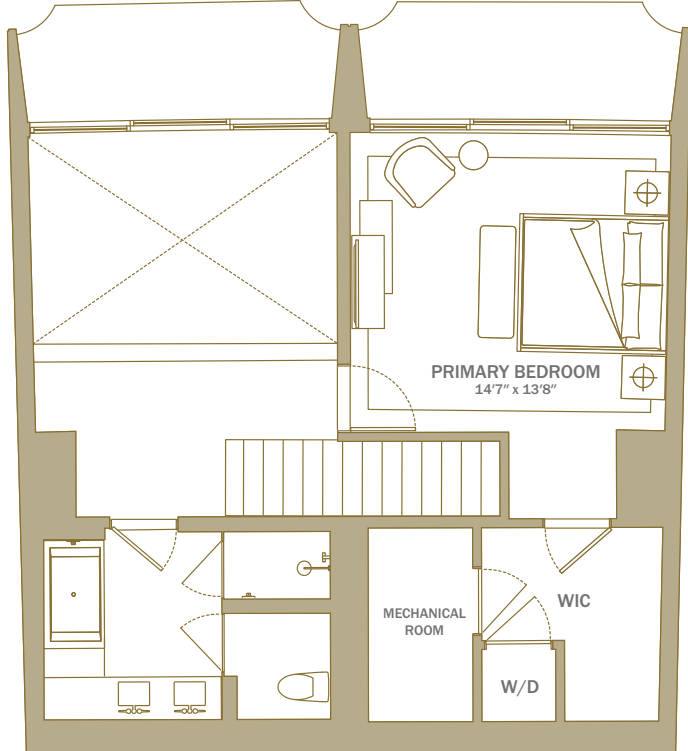

# Residence 1407

1 BEDROOM  
 1 BATH  
 POWDER ROOM

**INTERIOR**  
 1,543 SQ. FT. / 143 SQ. M.

FAIRMONTRESIDENCESLA.COM | 2025 AVENUE OF THE STARS | LOS ANGELES, CA 90067

*Fairmont*  
 RESIDENCES  
 CENTURY PLAZA