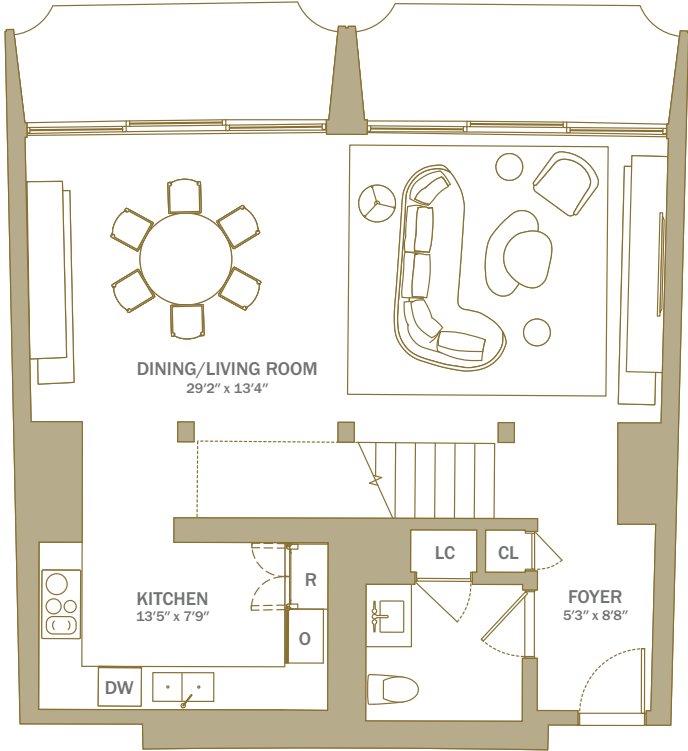

# Residence 1407

1 BEDROOM  
 1 BATH  
 POWDER ROOM

**INTERIOR**  
 1,543 SQ. FT. / 143 SQ. M.

FAIRMONTRESIDENCESLA.COM | 2025 AVENUE OF THE STARS | LOS ANGELES, CA 90067

*Fairmont*  
 RESIDENCES  
 CENTURY PLAZA