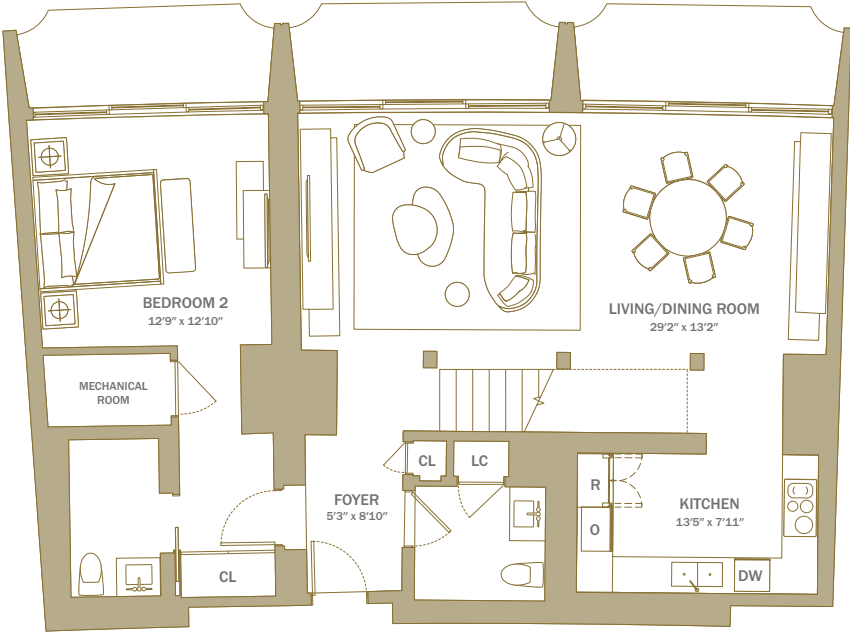

# Residence 1404

2 BEDROOMS + DEN  
 2 EN SUITE BATHS  
 POWDER ROOM

**INTERIOR**  
 2,320 SQ. FT. / 216 SQ. M.

FAIRMONTRESIDENCESLA.COM | 2025 AVENUE OF THE STARS | LOS ANGELES, CA 90067

*Fairmont*  
 RESIDENCES  
 CENTURY PLAZA