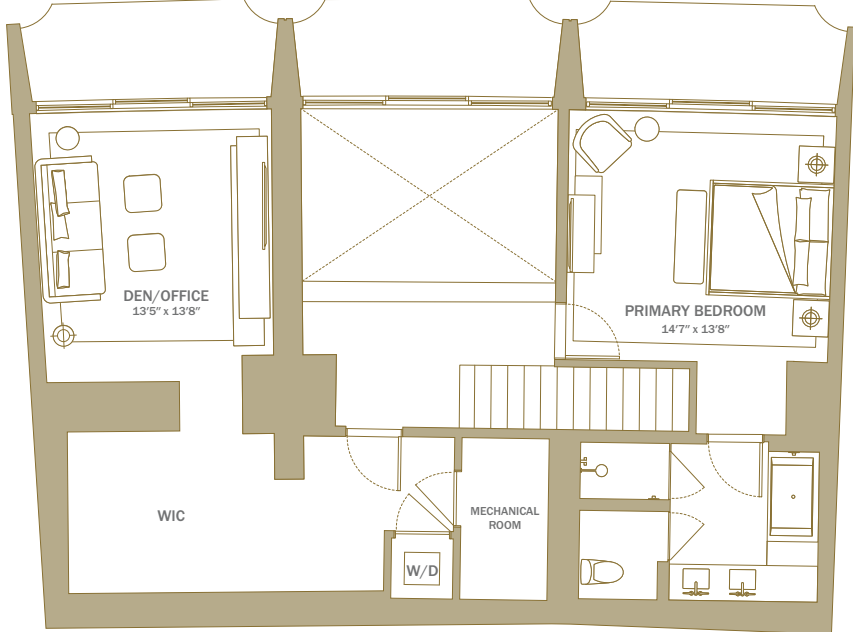

# Residence 1404

2 BEDROOMS + DEN  
 2 EN SUITE BATHS  
 POWDER ROOM

**INTERIOR**  
 2,320 SQ. FT. / 216 SQ. M.

FAIRMONTRESIDENCESLA.COM | 2025 AVENUE OF THE STARS | LOS ANGELES, CA 90067

*Fairmont*  
 RESIDENCES  
 CENTURY PLAZA