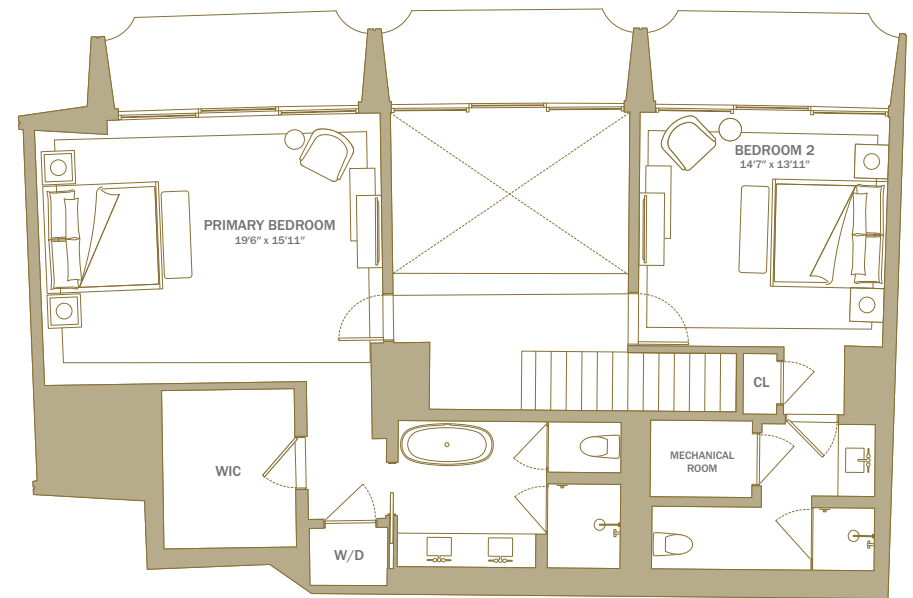

Residence 1201

3 BEDROOMS
3 EN SUITE BATHS
POWDER ROOM

INTERIOR
2,560 SQ. FT. / 238 SQ. M.

FAIRMONTRESIDENCESLA.COM | 2025 AVENUE OF THE STARS | LOS ANGELES, CA 90067

Fairmont
RESIDENCES
CENTURY PLAZA