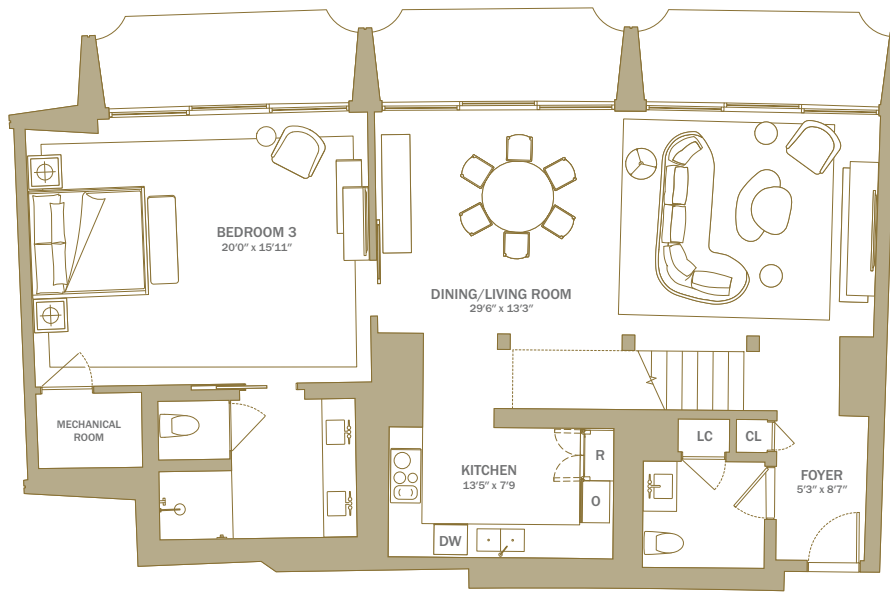

Residence 1201

3 BEDROOMS
3 EN SUITE BATHS
POWDER ROOM

INTERIOR
2,560 SQ. FT. / 238 SQ. M.

FAIRMONTRESIDENCESLA.COM | 2025 AVENUE OF THE STARS | LOS ANGELES, CA 90067

Fairmont
RESIDENCES
CENTURY PLAZA