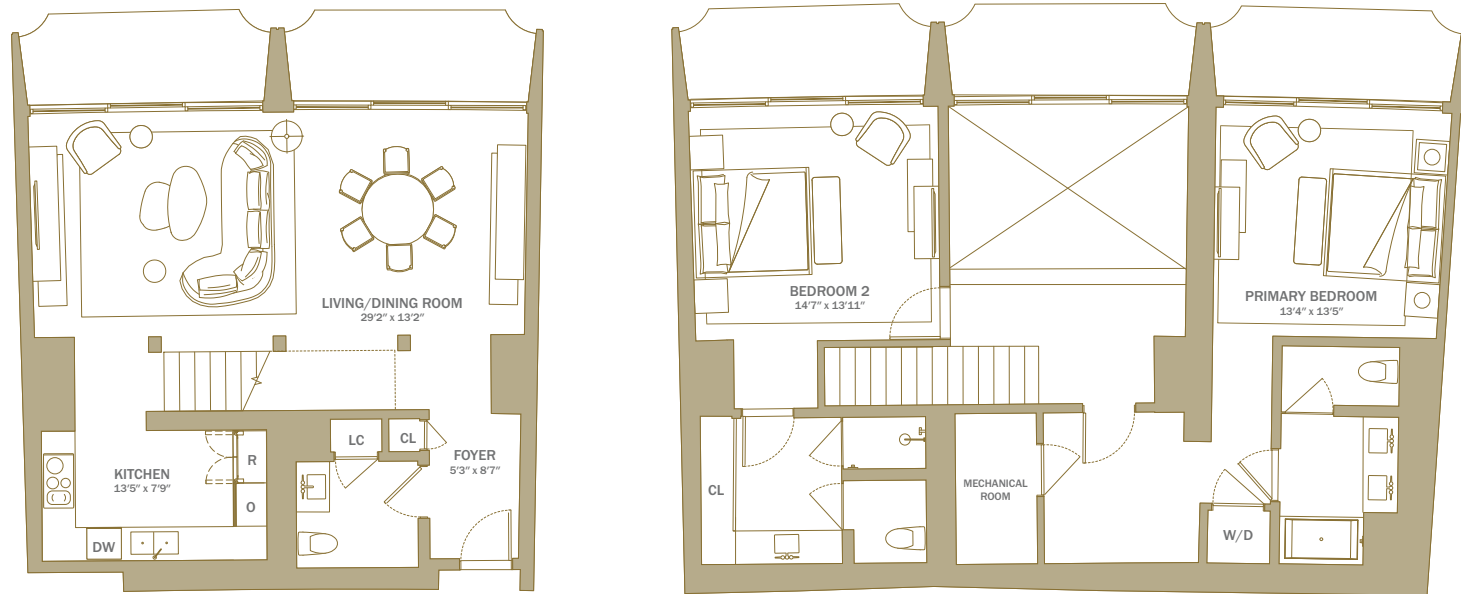

# Residence 1203

2 BEDROOMS  
2 EN SUITE BATHS  
POWDER ROOM

## INTERIOR

1,942 SQ. FT. / 180 SQ. M.

FAIRMONTRESIDENCESLA.COM | 2025 AVENUE OF THE STARS | LOS ANGELES, CA 90067

*Fairmont*  
RESIDENCES  
CENTURY PLAZA