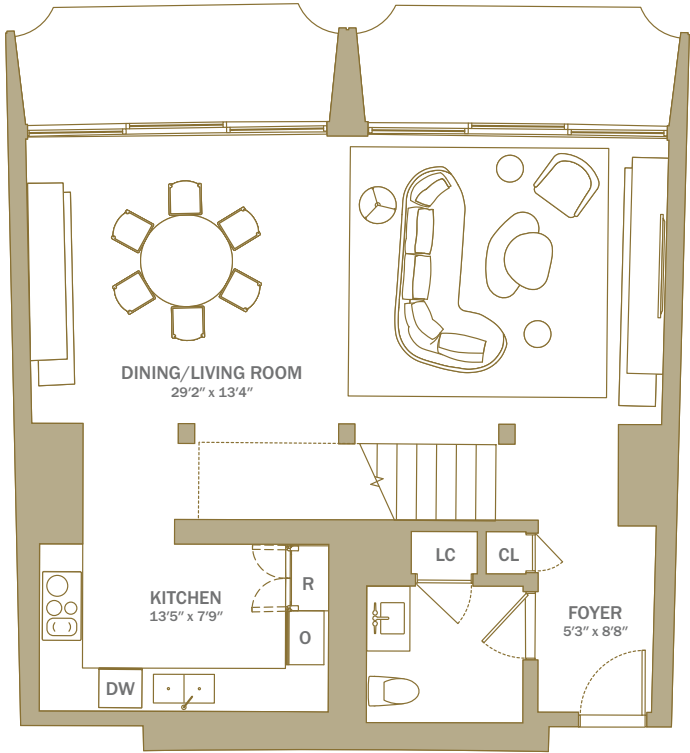

Residence 1205

- 1 BEDROOM
- 1 EN SUITE BATH
- POWDER ROOM

INTERIOR
1,543 SQ. FT. / 143 SQ. M.

FAIRMONTRESIDENCESLA.COM | 2025 AVENUE OF THE STARS | LOS ANGELES, CA 90067

Fairmont
RESIDENCES
CENTURY PLAZA