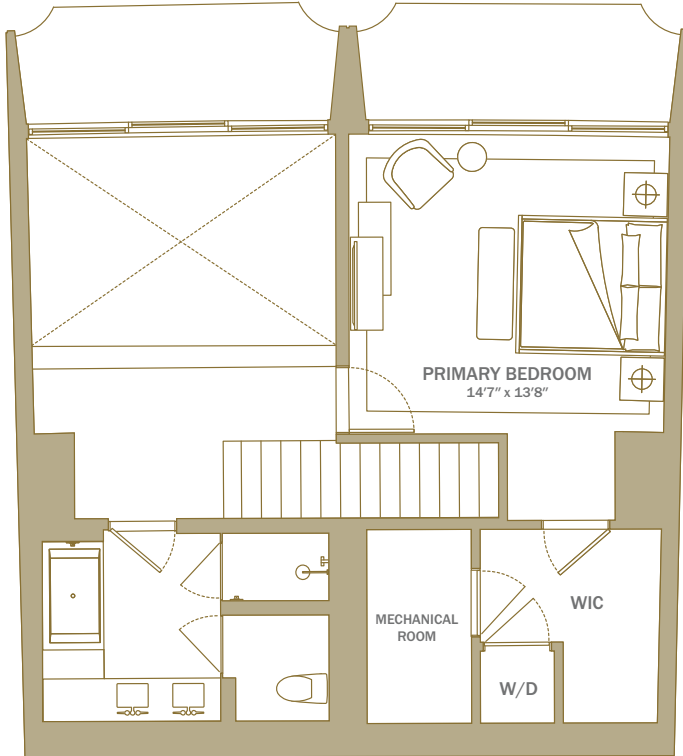

Residence 1205

- 1 BEDROOM
- 1 EN SUITE BATH
- POWDER ROOM

INTERIOR
1,543 SQ. FT. / 143 SQ. M.

FAIRMONTRESIDENCESLA.COM | 2025 AVENUE OF THE STARS | LOS ANGELES, CA 90067

Fairmont
RESIDENCES
CENTURY PLAZA